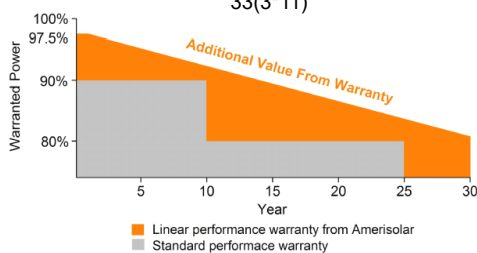

General Specifications

Temperature Coefficients of Isc (%/°C)	+0.048 %	Allowable Hail Load	5400Pa.
Temperature Coefficients of Voc (%/°C)	-0.270 %	Junction Box Type	IP65/IP67
Temperature Coefficients of Pmax (%/°C)	-0.350 %	Front Cover	3.2mm high transmission,low iron,tempered glass
Nominal Operating Cell Temperature(NOCT)	45±2°C	Backing (Brand Type)	TPT
Operating Module Temperature	-40°C to+85°C	Standard Test Conditions	irradiance 1000 W/m2, AM 1.5G, and cell temperature of 25°C
Power Tolerance	0~+3 %	Frame	Anodized aluminum alloy
Surface Maximum Load Capacity	2400Pa	Warranty	20 years product warranty,30 years linear power output warranty

Technical Specifications

The following are the conventional model only , it's welcome to design based on customer requirement .